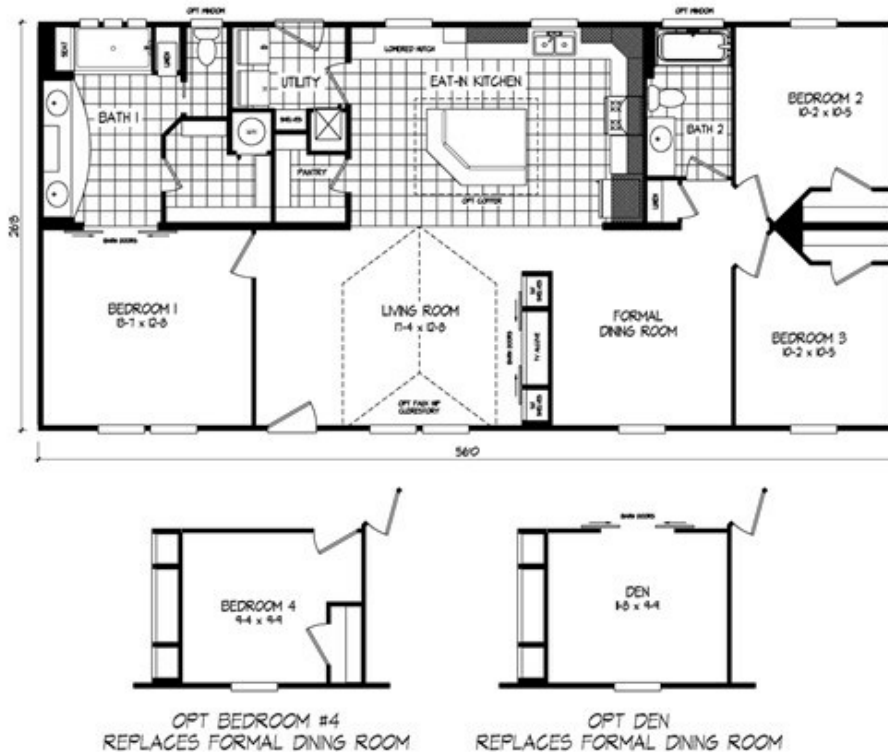

Clearwater- BBK28 X 56 3C

Clearwater- BBK28 X 56 3C

Model number: 51BBK28563CH17

3 beds • 2 baths • 1344 sq.ft. • 24' width • 56' depth

Our home building facilities invest in continuous product and process improvements. Plans, dimensions, features, materials, specifications and availability are subject to change without notice or obligation. Renderings and floor plans are representative likenesses of our homes and may differ from the actual homes. We invite you to tour a Home Center near you and inspect the highest value in quality housing available or call (480) 354-0370 to speak with a Home Consultant. Copyright 2017, CMH. All rights reserved.