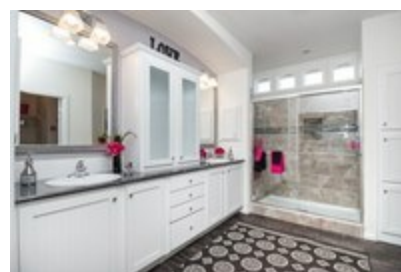

Clearwater- BBK28 X 56 3C

Clearwater- BBK28 X 56 3C

Model number: 51BBK28563CH17

3 beds • 2 baths • 1344 sq.ft. • 24' width • 56' depth

Our home building facilities invest in continuous product and process improvements. Plans, dimensions, features, materials, specifications and availability are subject to change without notice or obligation. Renderings and floor plans are representative likenesses of our homes and may differ from the actual homes. We invite you to tour a Home Center near you and inspect the highest value in quality housing available or call (480) 354-0370 to speak with a Home Consultant. Copyright 2017, CMH. All rights reserved.