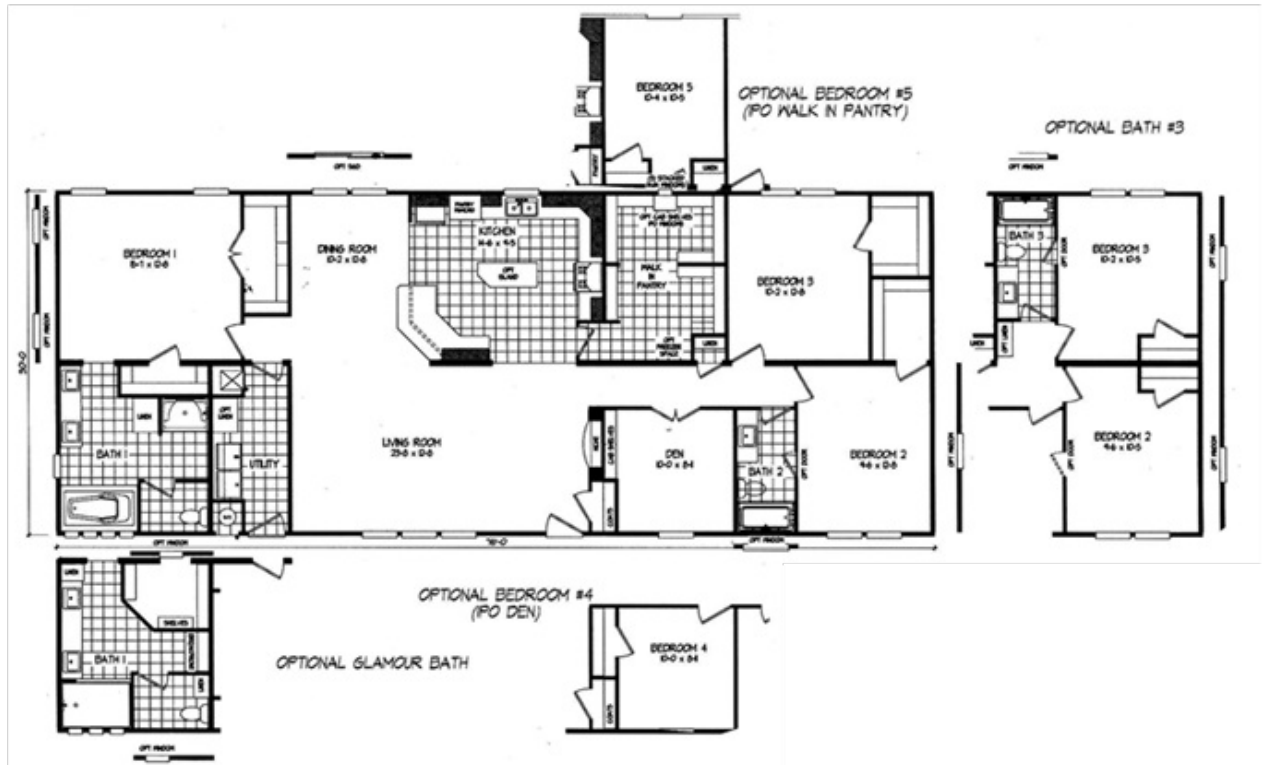

Marlette Manor 32 X 76

Marlette Manor 32 X 76 Floor plan number: BUC006469AZAB

3 beds • 2 baths • 2432 sq.ft. • 32' width • 76' depth

Our home building facilities invest in continuous product and process improvements. Plans, dimensions, features, materials, specifications and availability are subject to change without notice or obligation. Renderings and floor plans are representative likenesses of our homes and may differ from the actual homes. We invite you to tour a Home Center near you and inspect the highest value in quality housing available or call (480) 354-0370 to speak with a Home Consultant. Copyright 2017, CMH. All rights reserved.