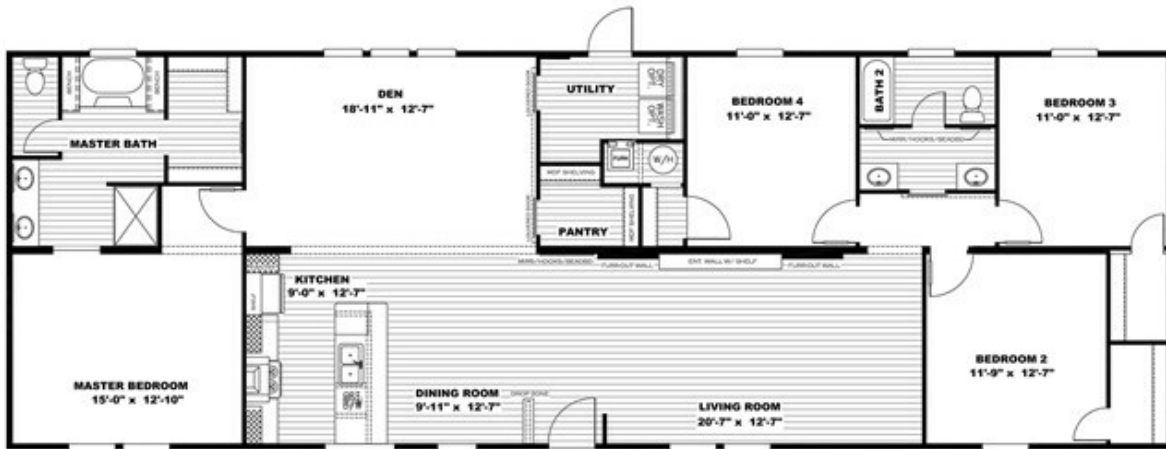

SSP-28764A "BREEZE II"

SSP-28764A "BREEZE II" Floor plan number: BUC007288AZAB

4 beds • 2 baths • 2128 sq.ft. • 28' width • 76' depth

Our home building facilities invest in continuous product and process improvements. Plans, dimensions, features, materials, specifications and availability are subject to change without notice or obligation. Renderings and floor plans are representative likenesses of our homes and may differ from the actual homes. We invite you to tour a Home Center near you and inspect the highest value in quality housing available or call (480) 354-0370 to speak with a Home Consultant. Copyright 2017, CMH. All rights reserved.