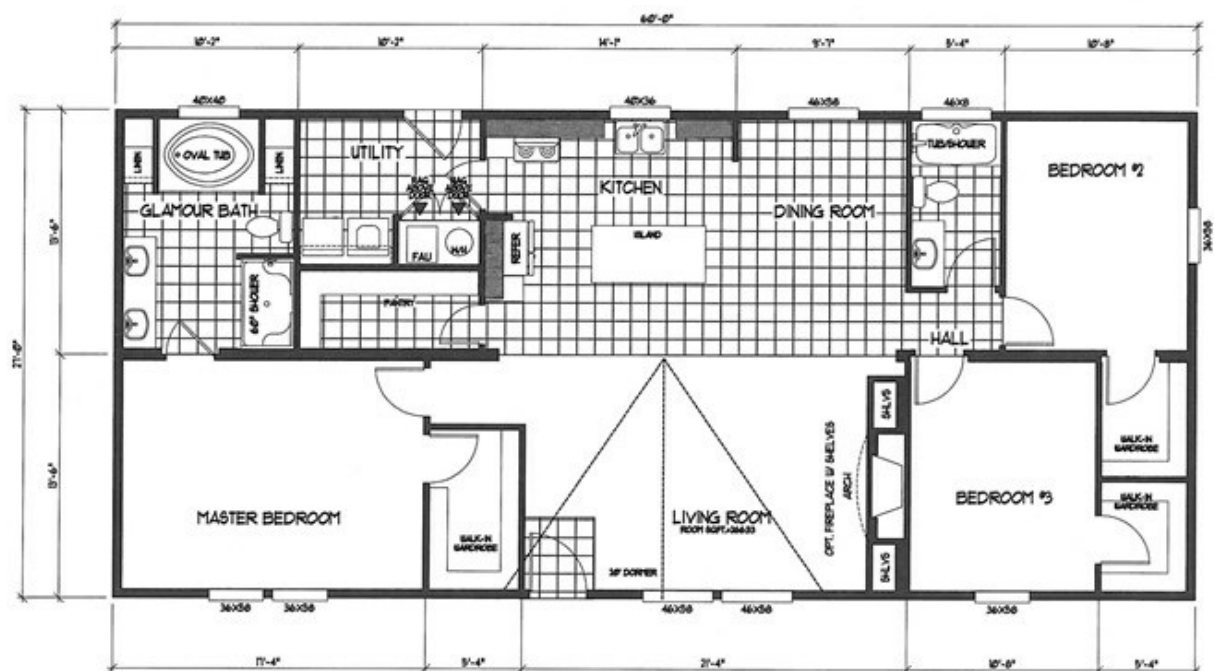

KS2760A Floor plan number: NME007552NMAB

3 beds • 2 baths • 1620 sq.ft. • 27' width • 60' depth

Our home building facilities invest in continuous product and process improvements. Plans, dimensions, features, materials, specifications and availability are subject to change without notice or obligation. Renderings and floor plans are representative likenesses of our homes and may differ from the actual homes. We invite you to tour a Home Center near you and inspect the highest value in quality housing available or call (480) 354-0370 to speak with a Home Consultant. Copyright 2017, CMH. All rights reserved.