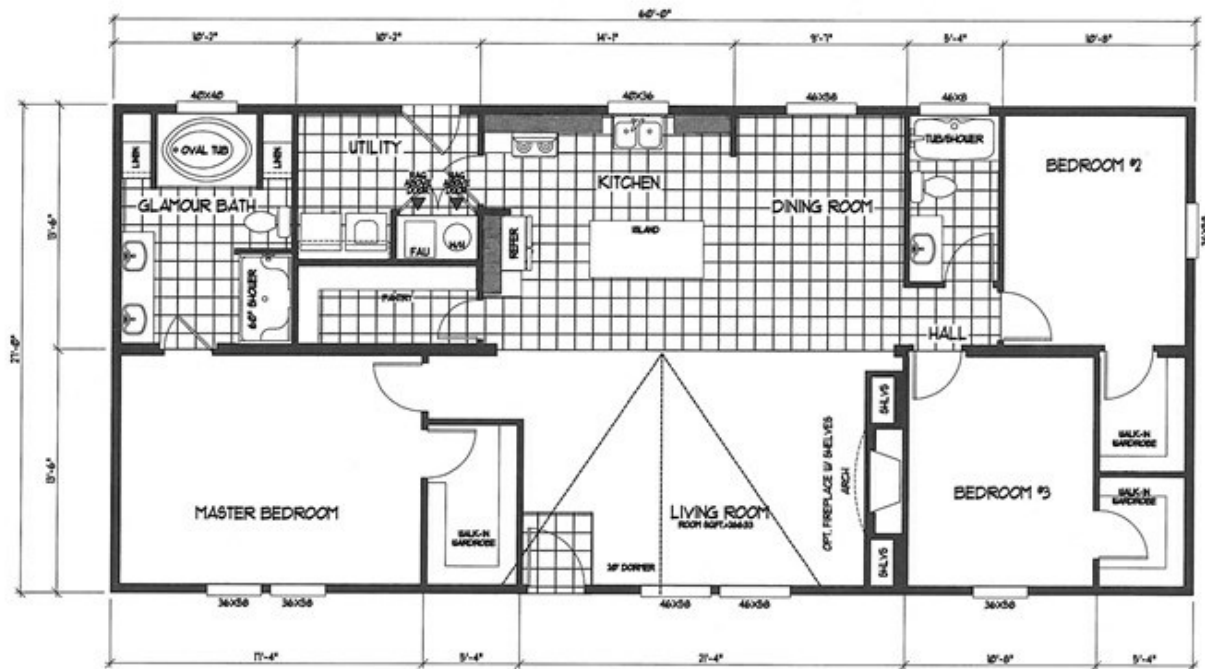

KS2760A Model number: 93KSS27603AH

3 beds • 2 baths • 1620 sq.ft. • 27' width • 60' depth

Our home building facilities invest in continuous product and process improvements. Plans, dimensions, features, materials, specifications and availability are subject to change without notice or obligation. Renderings and floor plans are representative likenesses of our homes and may differ from the actual homes. We invite you to tour a Home Center near you and inspect the highest value in quality housing available or call (480) 354-0370 to speak with a Home Consultant. Copyright 2017, CMH. All rights reserved.